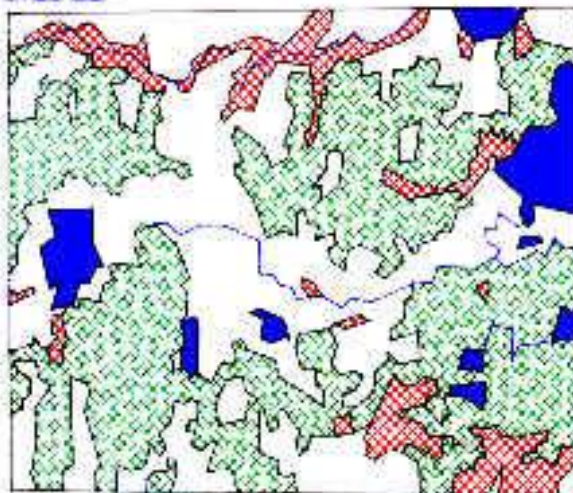

LAND WITH SCRUB

SATELLITE

GROUND

MAP

LEGEND

-  SALT AFFECTED LAND
-  LAND WITH SCRUB
-  WATER BODIES
-  RIVER / CANAL

Upland with scrub as seen in Nellore Dist., A.P.